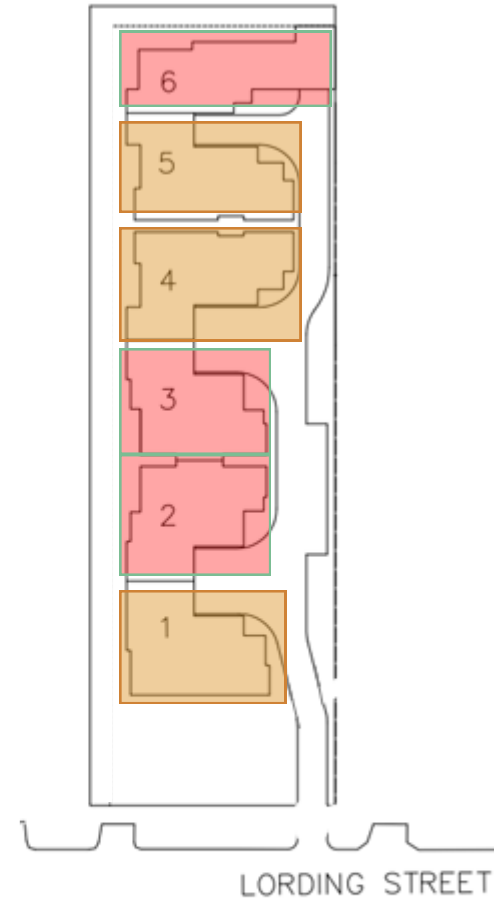

Village Layout
St Elmo Avenue to Lording Street

Neville Cowin Close (NCC)
131 Forest Road

28 Lording Street