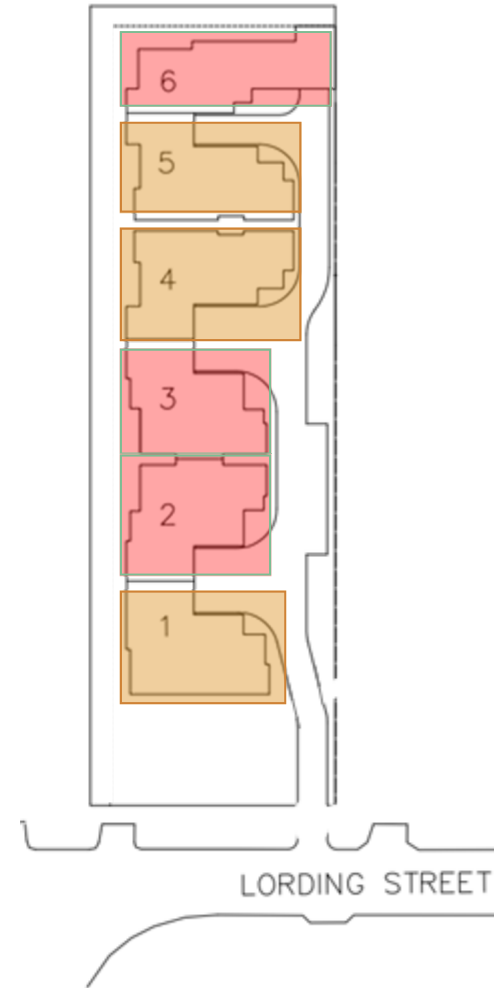

Village Layout
St Elmo Avenue to Lording Street

Neville Cowin Close (NCC)
131 Forest Road

28 Lording Street